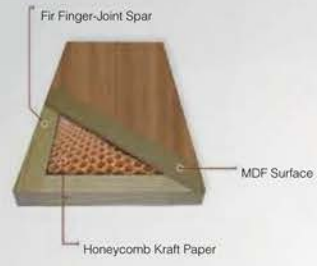

Door Leaf Cross Section