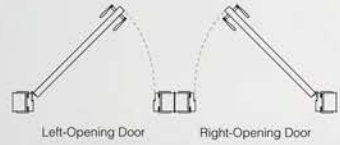

Door Leaf Cross Section