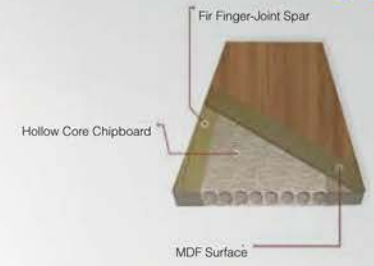

Door Frame Cross Section