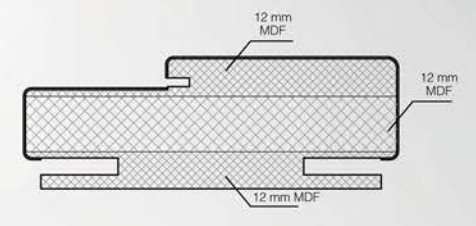

Door Frame Cross Section