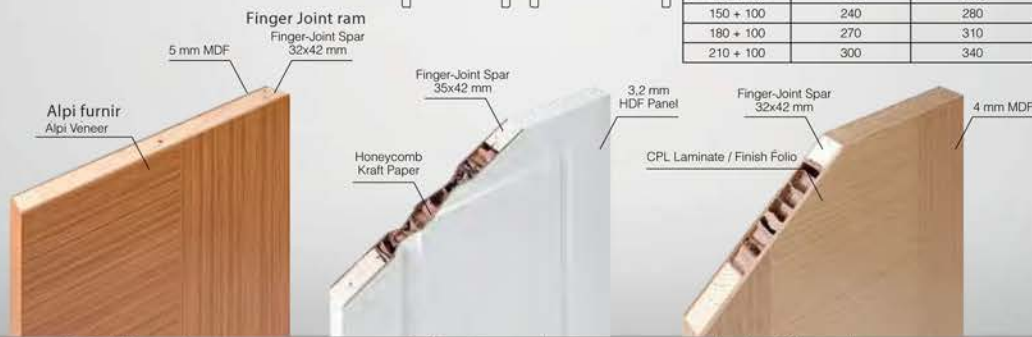

Furnir krilo presek
Veneer Door Leaf Cross Section

Laminat CPL presek
Laminate / Extralam Door Leaf Cross Section